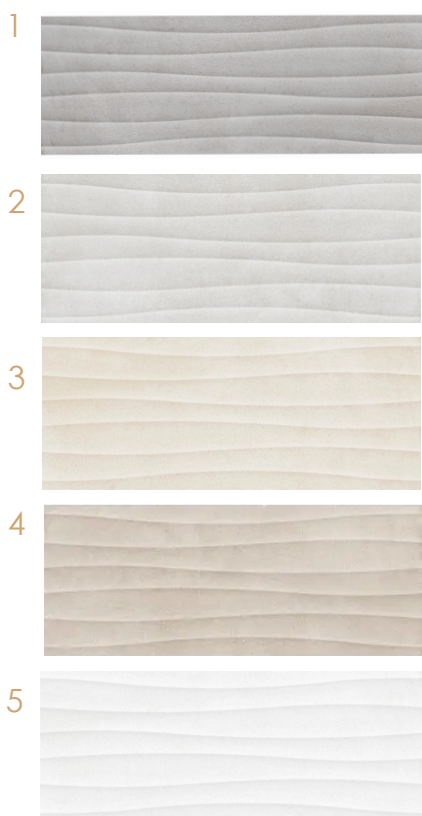

20 x 50

FALICSEMPE, MATT

1. Appeal Anthracite Struttura Wind M0SY
2. Appeal Grey Struttura Wind M0SW
3. Appeal Sand Struttura Wind M0SV
4. Appeal Taupe Struttura Wind M0SX
5. Appeal White Struttura Wind M0SU